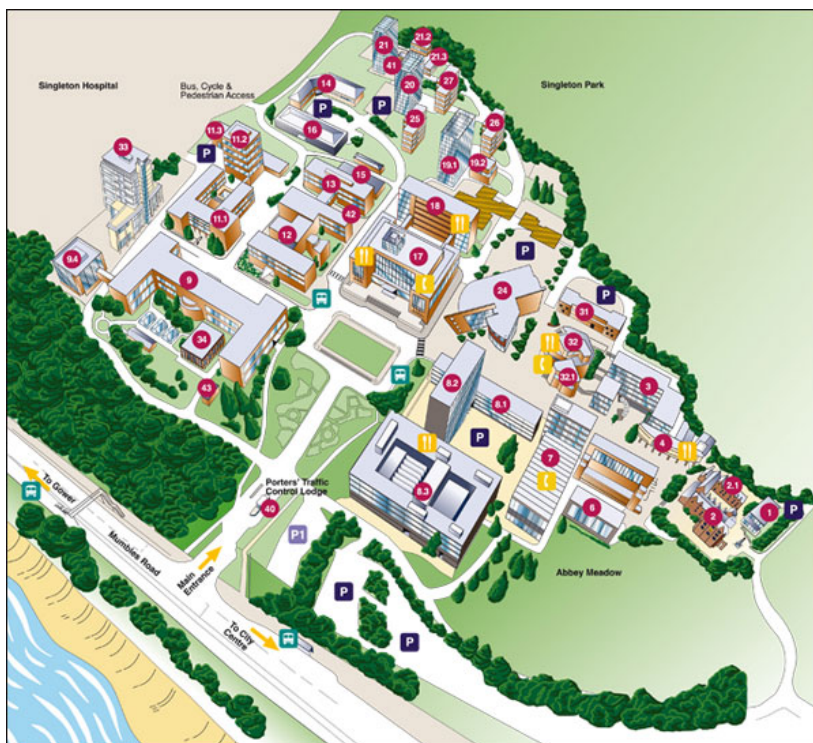

Swansea University - Campus

[Skip Navigation](#)

Main Navigation

[Home](#) > [Alumni & Visitors](#) > [Maps & Location](#) > Campus

Singleton Campus

The main campus in Swansea

Buildings

- 1 Finance Building
- 2 Singleton Abbey
- 2.1 Singleton Abbey, Stable Block
- 3 Keir Hardie Building
- 4 James Callaghan Building
- 6 Mosque
- 7 Library and Information Centre
- 8.1 Faraday Building
- 8.2 Faraday Tower
- 8.3 Talbot Building
- 9 Wallace Building
- 9.4 Margam Building
- 11.1 Glyndwr Building
- 11.2 Vivian Tower
- 11.3 Sports Science Motion Laboratory
- 12 Grove Building
- 13 Grove Building Extension
- 14 Richard Price Building
- 15 Amy Dillwyn Building
- 16 Haldane Building
- 17 Fulton House
- 18 Union House
- 19.1 Kilvey
- 20 Preseli
- 21 Cefn Bryn
- 21.2, 21.3 Rhossili
- 24 Digital Technium
- 25 Oxwich
- 26 Langland
- 27 Caswell
- 31 Taliesin Annexe
- 32 Taliesin Arts Centre

- 33 Institute of Life Science - due to open Spring 2007
- 34 AquaCulture Wales
- 32.1 Egypt Centre
- 40 Porters' Traffic Control Lodge
- 41 Temporary Village
- 42 Wolfson Building
- 43 Student Counselling